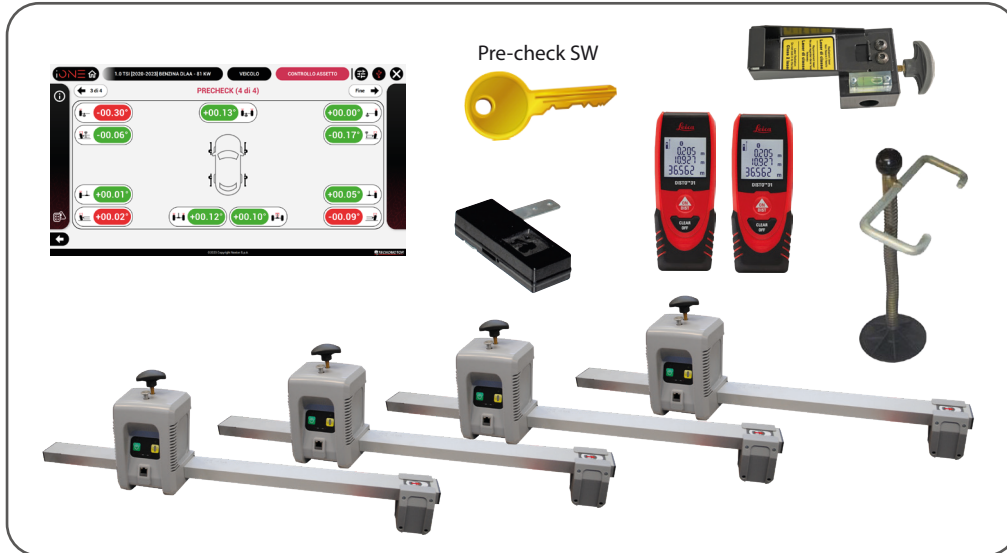

FRONT SENSORS CALIBRATION EQUIPMENT

PROADAS START DIGITAL

DOTAZIONE

Code	Power Supply	Description	
0-62103601/00	110-230/1ph/50-60Hz	PROADAS START DIGITAL The START kit is composed by : PROADAS SCE 910, Radar panel,n, 2 laser pointers, START alignment kit, Long radar bar kit, 75" Monitor, Mini-PC for digital targets reproduction for the front camera. Two (2) brackets are needed (not included as standard).	
8-62100123		Functionality license PROADAS DIGITAL, 12 months subscription (compulsory)	
8-62300014		Customization kit PROADAS START DIGITAL (compulsory)	

FRONT SENSORS CALIBRATION EQUIPMENT

PROADAS RS V1

STANDARD ACCESORIES

Code	Electrical Supply	Description	
0-62103701/00	110-230V/1PH/60-60HZ	PROADAS RS V1 The RS V1 kit is designed for customers not having a wheel aligner and is composed by: PROADAS SCE 910, Radar panel, Optical sensors adjustment kit, Laser pointer support for bracket, Steering lock, License for wheel alignment pre-check; Short bar kit. Four (4) brackets are needed, NOT INCLUDED AS STANDARD	
8-62100012		Functionality license , 12 months subscription (compulsory)	
8-62300015		RS V1 customization kit (compulsory)	

FRONT SENSORS CALIBRATION EQUIPMENT

PROADAS TS V1

STANDARD ACCESORIES

Code	Electrical Supply	Description	
0-62103801/00	110-230V/1PH/60-60HZ	PROADAS TS V1 The TS V1 kit is designed for customers having a NEXION CCD wheel aligner and is composed by : PROADAS SCE 910, Radar panel, HL. V.2 Kit, Short radar bar kit with pins, Laser pointer support for bracket, data exchange kit wheel aligner - PROADAS.	
8-62100012		Functionality license 12 months subscription (compulsory)	
8-62300016		TS V1 customization kit (compulsory)	