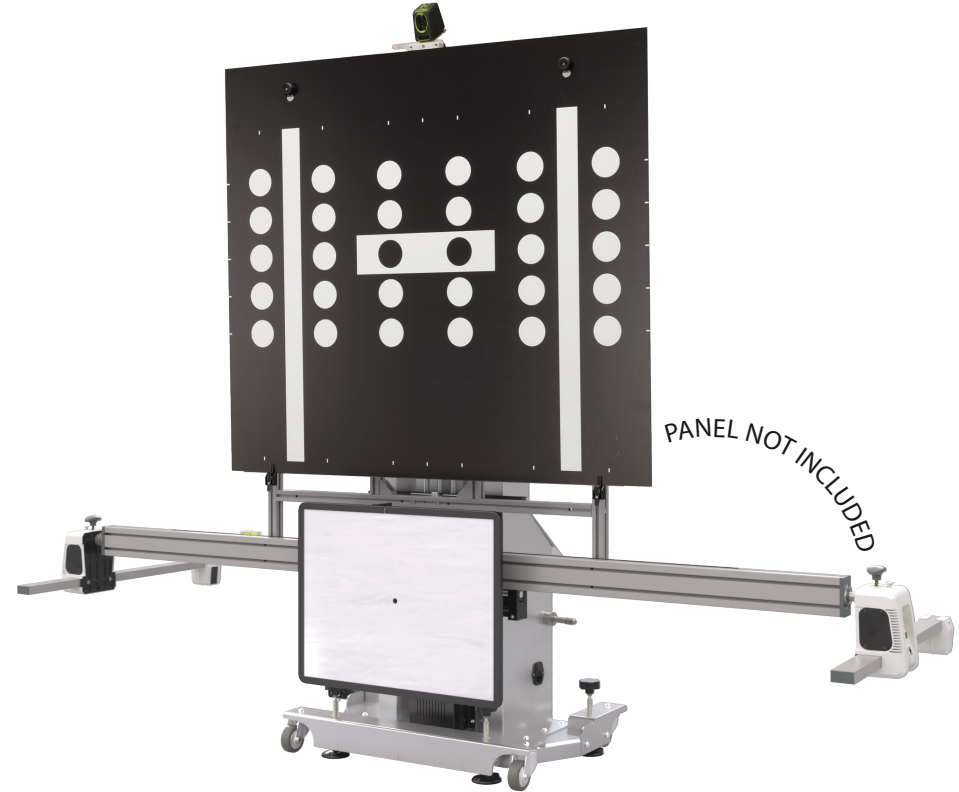

FRONT SENSORS CALIBRATION EQUIPMENT

PROADAS TS-3D DIGITAL

STANDARD ACCESORIES

Code	Power Supply	Description	
0-62103501/00	110-230/1ph/50-60Hz	PROADAS TS-3D DIGITAL The TS-3D Digital kit is designed for customers having a NEXION new generation camera wheel aligner and is composed by : PROADAS SCE 910, Radar panel, n. 2 BT laser pointers, Laser pointer support for bracket, Long radar bar kit, 3D Target kit, 75" Monitor, Mini-PC for digital targets reproduction for the front camera, data exchange kit wheel aligner - PROADAS.	
8-62100123		Functionality license PROADAS DIGITAL, 12 months subscription (compulsory)	
8-62300013		Customization kit PROADAS TS-3D DIGITAL (compulsory)	

FRONT SENSORS CALIBRATION EQUIPMENT

PROADAS START DIGITAL

DOTAZIONE

Code	Power Supply	Description	
0-62103601/00	110-230/1ph/50-60Hz	PROADAS START DIGITAL The START kit is composed by : PROADAS SCE 910, Radar panel,n, 2 laser pointers, START alignment kit, Long radar bar kit, 75" Monitor, Mini-PC for digital targets reproduction for the front camera. Two (2) brackets are needed (not included as standard).	
8-62100123		Functionality license PROADAS DIGITAL, 12 months subscription (compulsory)	
8-62300014		Customization kit PROADAS START DIGITAL (compulsory)	

FRONT SENSORS CALIBRATION EQUIPMENT

PROADAS RS V1

STANDARD ACCESORIES

Code	Electrical Supply	Description	
0-62103701/00	110-230V/1PH/60-60HZ	PROADAS RS V1 The RS V1 kit is designed for customers not having a wheel aligner and is composed by: PROADAS SCE 910, Radar panel, Optical sensors adjustment kit, Laser pointer support for bracket, Steering lock, License for wheel alignment pre-check; Short bar kit. Four (4) brackets are needed, NOT INCLUDED AS STANDARD	
8-62100012		Functionality license , 12 months subscription (compulsory)	
8-62300015		RS V1 customization kit (compulsory)	