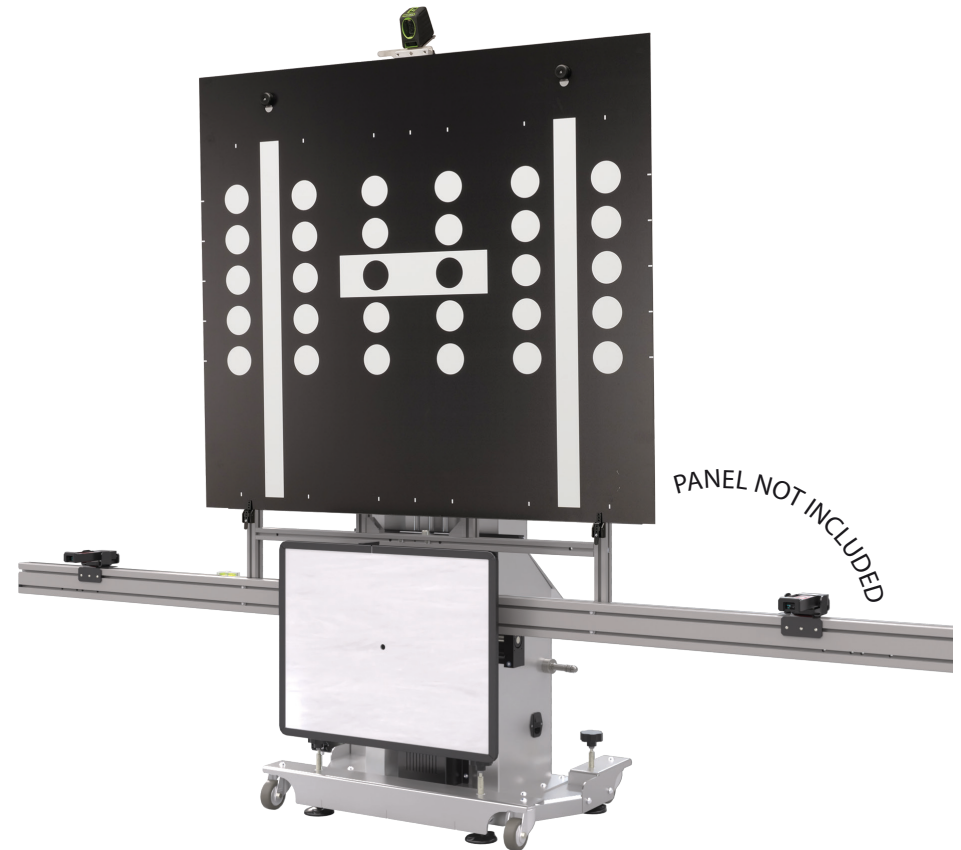

FRONT SENSORS CALIBRATION EQUIPMENT

PROADAS TS V1

STANDARD ACCESORIES

Code	Electrical Supply	Description	
0-62103801/00	110-230V/1PH/60-60HZ	PROADAS TS V1 The TS V1 kit is designed for customers having a NEXION CCD wheel aligner and is composed by : PROADAS SCE 910, Radar panel, HL. V.2 Kit, Short radar bar kit with pins, Laser pointer support for bracket, data exchange kit wheel aligner - PROADAS.	
8-62100012		Functionality license 12 months subscription (compulsory)	
8-62300016		TS V1 customization kit (compulsory)	

FRONT SENSORS CALIBRATION EQUIPMENT

PROADAS TS-3D V1

STANDARD ACCESORIES

Code	Electrical Supply	Description	
0-62103901/00	110-230V/1PH/60-60HZ	PROADAS TS-3D V1 The TS-3D V1 kit is designed for customers having a NEXION new generation camera wheel aligner and is composed by : PROADAS SCE 910, Radar panel, n. 2 BT laser pointers, Laser pointer support for bracket, Long radar bar kit, 3D target kit, data exchange kit wheel aligner - PROADAS.	
8-62100012		Functionality license , 12 months subscription (compulsory)	
8-62300017		TS-3D V1 customization kit (compulsory)	

FRONT SENSORS CALIBRATION EQUIPMENT

PROADAS START V1

STANDARD ACCESORIES

Code	Electrical Supply	Description	
0-62104001/00	110-230V/1PH/60-60HZ	PROADAS START V1 The START V1 kit is composed by : PROADAS SCE 910, Radar panel, START alignment kit, Long radar bar kit.Two (2) brackets are needed, NOT INCLUDED AS STANDARD	
8-62100012		Functionality license , 12 months subscription (compulsory)	
8-62300018		START V1 customization kit (compulsory)	