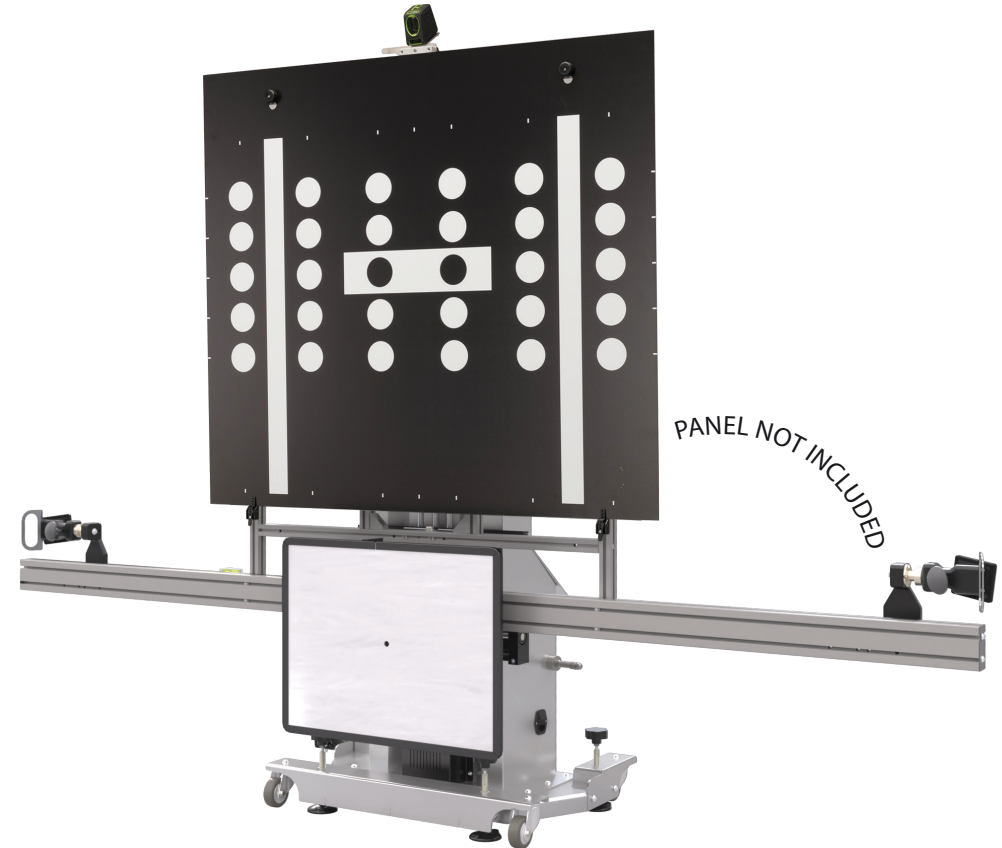

FRONT SENSORS CALIBRATION EQUIPMENT

PROADAS RS V1

STANDARD ACCESORIES

Code	Electrical Supply	Description	
0-62103701/00	110-230V/1PH/60-60HZ	PROADAS RS V1 The RS V1 kit is designed for customers not having a wheel aligner and is composed by: PROADAS SCE 910, Radar panel, Optical sensors adjustment kit, Laser pointer support for bracket, Steering lock, License for wheel alignment pre-check; Short bar kit. Four (4) brackets are needed, NOT INCLUDED AS STANDARD	
8-62100012		Functionality license , 12 months subscription (compulsory)	
8-62300015		RS V1 customization kit (compulsory)	

FRONT SENSORS CALIBRATION EQUIPMENT

PROADAS TS V1

STANDARD ACCESORIES

Code	Electrical Supply	Description	
0-62103801/00	110-230V/1PH/60-60HZ	PROADAS TS V1 The TS V1 kit is designed for customers having a NEXION CCD wheel aligner and is composed by : PROADAS SCE 910, Radar panel, HL. V.2 Kit, Short radar bar kit with pins, Laser pointer support for bracket, data exchange kit wheel aligner - PROADAS.	
8-62100012		Functionality license 12 months subscription (compulsory)	
8-62300016		TS V1 customization kit (compulsory)	

FRONT SENSORS CALIBRATION EQUIPMENT

PROADAS TS-3D V1

STANDARD ACCESORIES

Code	Electrical Supply	Description	
0-62103901/00	110-230V/1PH/60-60HZ	PROADAS TS-3D V1 The TS-3D V1 kit is designed for customers having a NEXION new generation camera wheel aligner and is composed by : PROADAS SCE 910, Radar panel, n. 2 BT laser pointers, Laser pointer support for bracket, Long radar bar kit, 3D target kit, data exchange kit wheel aligner - PROADAS.	
8-62100012		Functionality license , 12 months subscription (compulsory)	
8-62300017		TS-3D V1 customization kit (compulsory)	