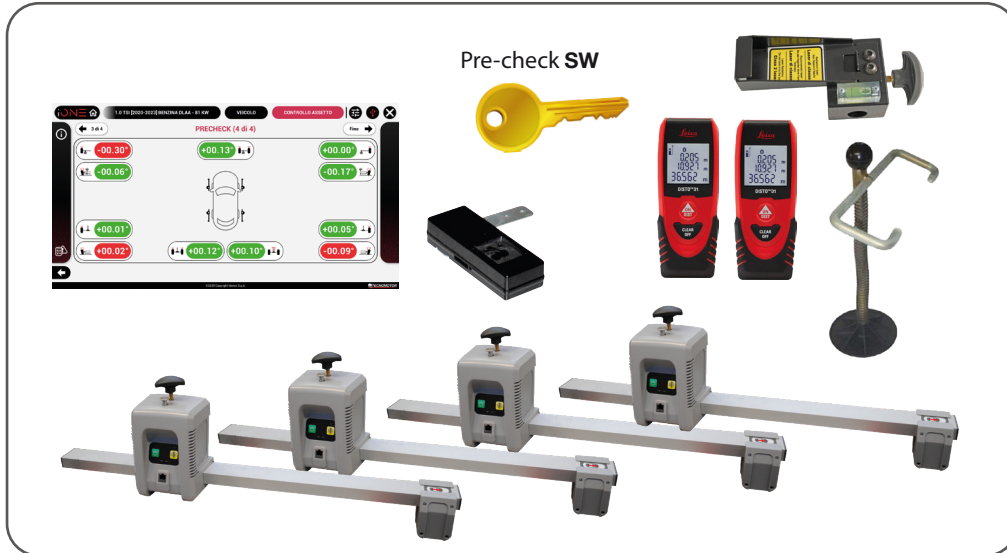

FRONT SENSORS CALIBRATION EQUIPMENT	4
PROADAS RS DIGITAL	4
PROADAS TS DIGITAL	5
PROADAS TS-3D DIGITAL	6
PROADAS START DIGITAL	7
PROADAS RS V1	8
PROADAS TS V1	9
PROADAS TS-3D V1	10
PROADAS START V1	11
PROADAS OPTIONAL ACCESSORIES	12
SIDE-REAR-360° SENSORS CALIBRATION EQUIPMENT	19
RADAR CALIBRATION EQUIPMENT	22
SCE 310	22
OPTIONAL ACCESSORIES FOR SCE 300/310	23
ACCESSORIES	24
IONE REMOTE	28
SELF-DIAGNOSIS	30
IONE CRUISER	30
OPTIONAL ACCESSORIES IONE CRUISER	31
ACCESSORIES FOR ADAS & DIAGNOSIS	33
RENEWAL OF TIS SUBSCRIPTIONS FOR SOCIO LINE PRODUCTS	34

FRONT SENSORS CALIBRATION EQUIPMENT

PROADAS RS DIGITAL

STANDARD ACCESORIES

Code	Power Supply	Description	
0-62103301/00	110-230/1ph/50-60Hz	PROADAS RS DIGITAL The RS Digital kit is designed for customers not having a wheel aligner and is composed by: PROADAS SCE 910, Radar panel, Optical sensors adjustment kit, Kit HL v.2, n. 2 BT laser pointers, Laser pointer support for bracket, Steering lock, License for wheel alignment pre-check, Short bar kit with pins, 75" Monitor, Monitor cover, Mini-PC for digital targets reproduction for the front camera.Four (4) brackets are needed (not included as standard).	
8-62100123	 	Functionality license PROADAS DIGITAL, 12 months subscription (compulsory)	
8-62300011		Functionality license PROADAS DIGITAL, 12 months subscription (compulsory)	